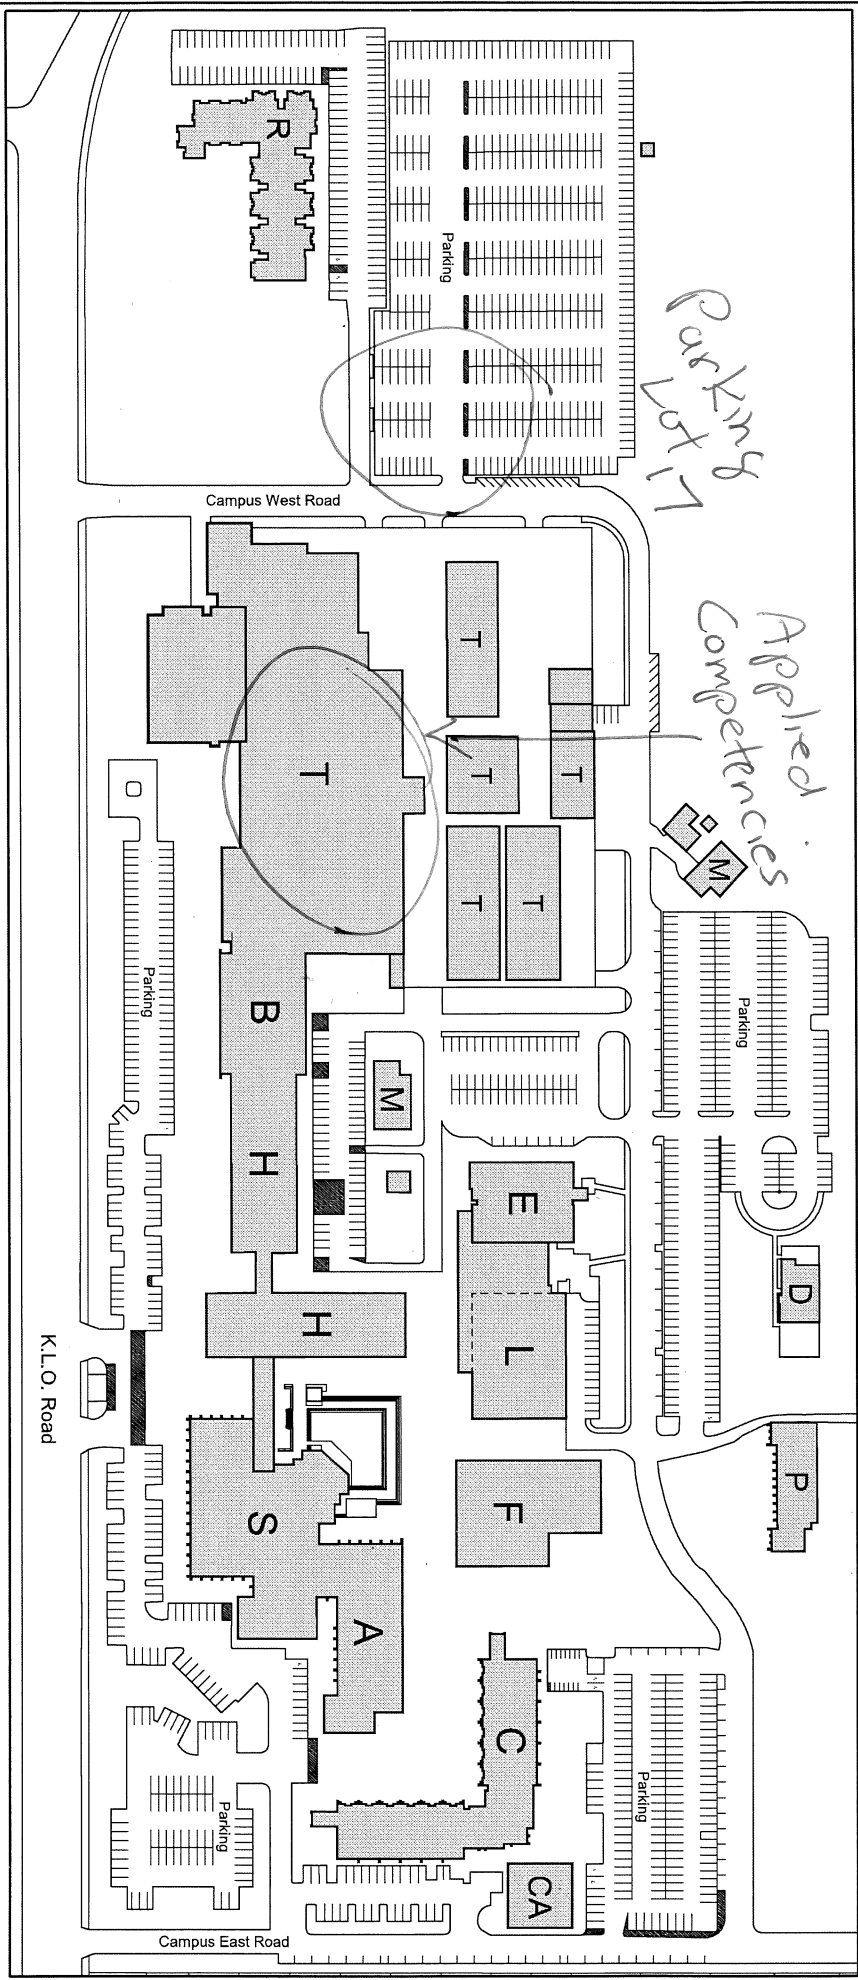

- A Continuing Education
- B Business Education
- C Lab Building
- CA Lab Annex
- D Daycare Building
- E Centre for Learning
- F Cafeteria
- H Health Education
- L Library Building
- M Central Heating Plant
- P Multi-Purpose Building
- R Skaha Residence
- S Student Services Building
- T Trades Buildings

**Kelowna Campus**  
Site Plan

1000 K.L.O. Road  
Date: 03-2016  
Scale: NTS

**OKANAGAN COLLEGE**  
CAMPUS PLANNING & FACILITIES MANAGEMENT